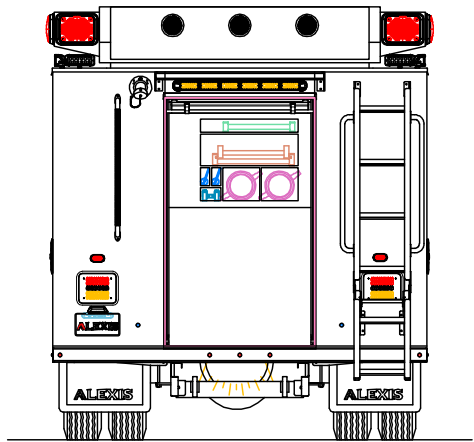

**SIDE CONTROL COMMERCIAL CHASSIS**

**TOP CONTROL COMMERCIAL CHASSIS**

**SIDE CONTROL CUSTOM CHASSIS**

**TOP CONTROL CUSTOM CHASSIS**

1000 GALLON

650/750 GALLON