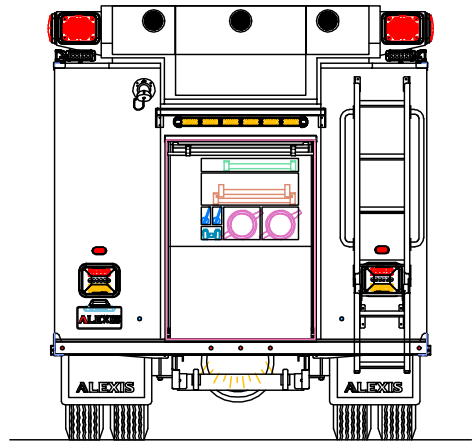

**SIDE CONTROL COMMERCIAL CHASSIS**

**TOP CONTROL COMMERCIAL CHASSIS**

**SIDE CONTROL CUSTOM CHASSIS**

**TOP CONTROL CUSTOM CHASSIS**

1000 GALLON

650/750 GALLON