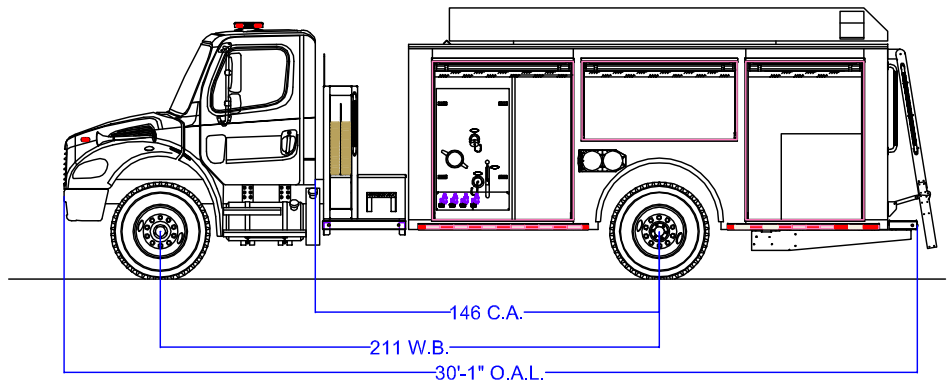

**SIDE CONTROL COMMERCIAL CHASSIS**

**TOP CONTROL COMMERCIAL CHASSIS**

**SIDE CONTROL CUSTOM CHASSIS**

**TOP CONTROL CUSTOM CHASSIS**

1000 GALLON

650/750 GALLON