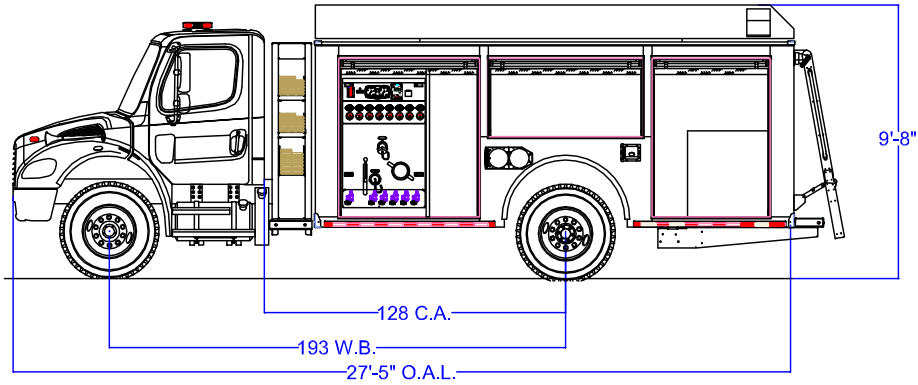

**SIDE CONTROL COMMERCIAL CHASSIS**

**TOP CONTROL COMMERCIAL CHASSIS**

**SIDE CONTROL CUSTOM CHASSIS**

**TOP CONTROL CUSTOM CHASSIS**

1000 GALLON

650/750 GALLON